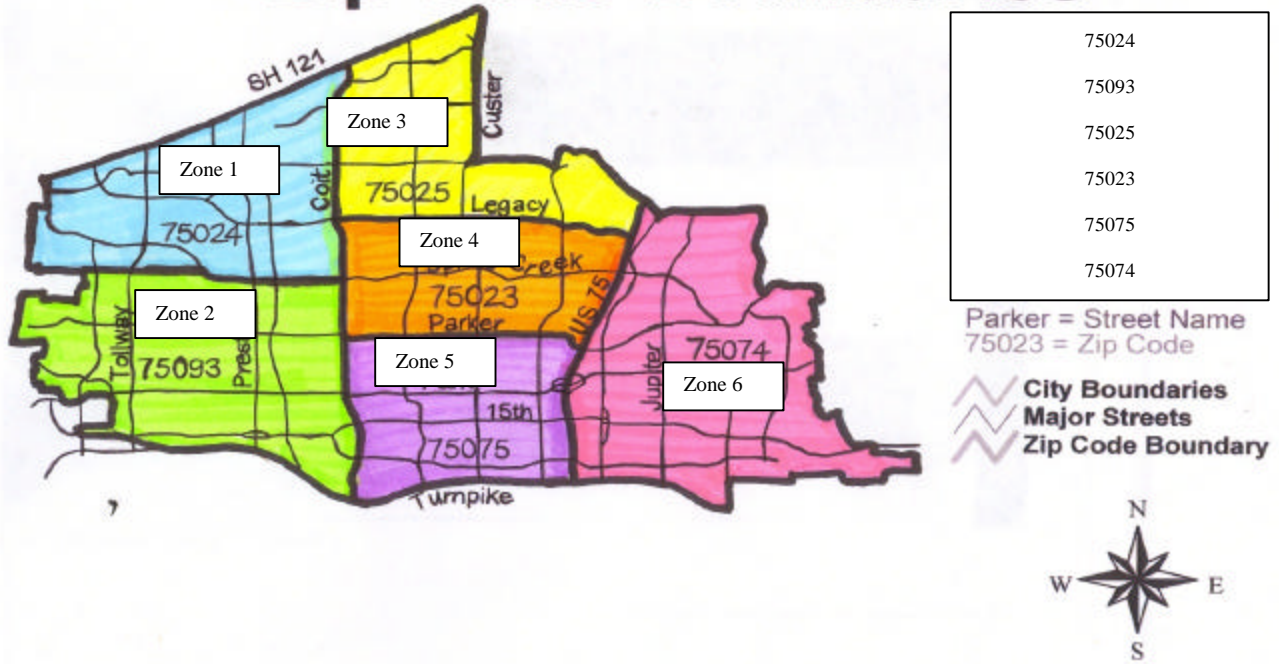

RESTAURANT LIST

Zip Code Boundaries

Bakery

DONUT PLAZA	6300 PRESTON RD # 102	972-208-4041
DUNKIN DONUTS	7317 PARKWOOD BLVD	972-673-0031
PARADISE BAKERY & CAFÉ	8240 PRESTON RD #100	972-731-0005
PARKS DONUTS	4637 HEDGCOXE RD # 102	469-633-9709